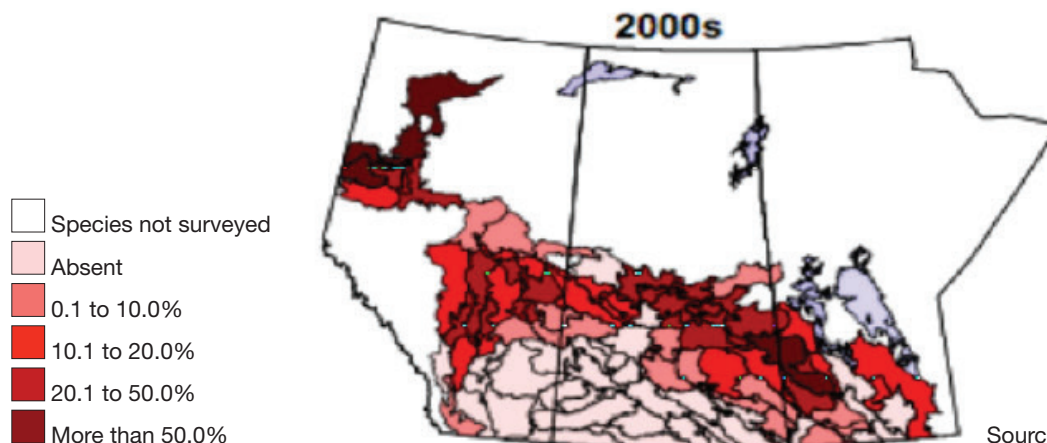

THE KEY TO CLEAVERS

Take control of cleavers in the black soil zone

Get exceptional cleaver control in canola and wheat, develop a top notch resistance management plan and get cash back!

Purchase 320 acres or more of Command[®] 360 ME herbicide & Travallas[®] herbicide and receive a \$0.75/acre rebate on matching acres.

PLUS! An additional \$1.25/acre with the FMC Grower CashBack. That's a \$2.00/acre savings!

- 4 weeks extended cleaver control
- Pre-emergent to canola
- Group 13
- Easy-to-apply liquid formulation

- In-crop cleaver control
- Low use rate = like bulk in a jug
- Wide window of application
- Tank-mix flexibility
- Excellent control on tough broadleaf weeds in wheat and barley

CLEAVERS FREQUENCY & DISTRIBUTION IN WESTERN CANADA

According to Hugh Beckie, cleavers have been expanding across Western Canada

Source: Beckie et al 2005

Questions? Ask your retailer about FMC herbicides today.